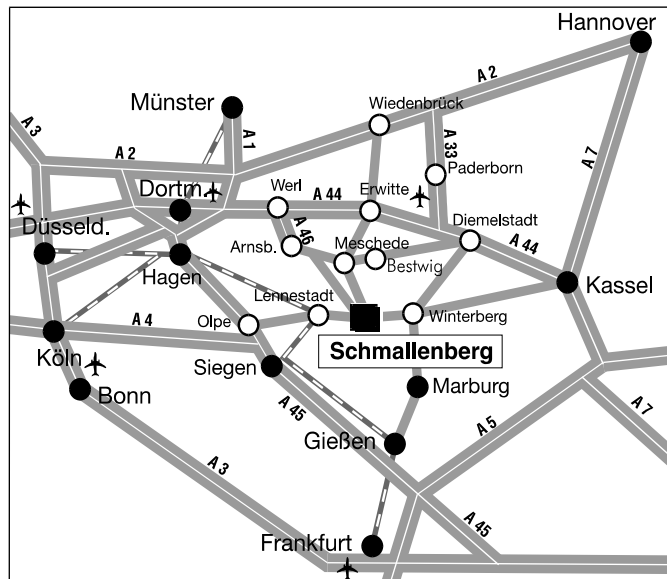

How to find us

Fraunhofer Institute for Molecular Biology
and Applied Ecology IME
Division Applied Ecology, Location Schmalleberg
Auf dem Aberg 1, 57392 Schmalleberg, Germany
Phone: +49 2972 302-0 / e-mail: info-ae@ime.fraunhofer.de
www.ime.fraunhofer.de

❖ Airports

The closest airport is Cologne/Bonn (80 min by car); other convenient airports are Düsseldorf and Frankfurt/Main (2 h by car).

❖ Arriving by train

Nearest train stations are Lennestadt-Altenhundem and Bestwig.
The IME will assist in transport from train stations to hotel/meeting.

❖ Arriving by car

Visitors arriving by car or preferring to rent a car at the airport should proceed on highway A 4 (Cologne/Olpe) / A 45 Frankfurt/Dortmund) direction Dortmund to Olpe and then follow the signs Lennestadt/Winterberg (B 55, in Bilstein: B 236).

Upon arrival in Schmalleberg take the turn to Graftschaft (small village, part of the town Schmalleberg). In Graftschaft turn left after around 500 m (follow sign Fraunhofer IME). The institute is located approx. 1 km uphill.