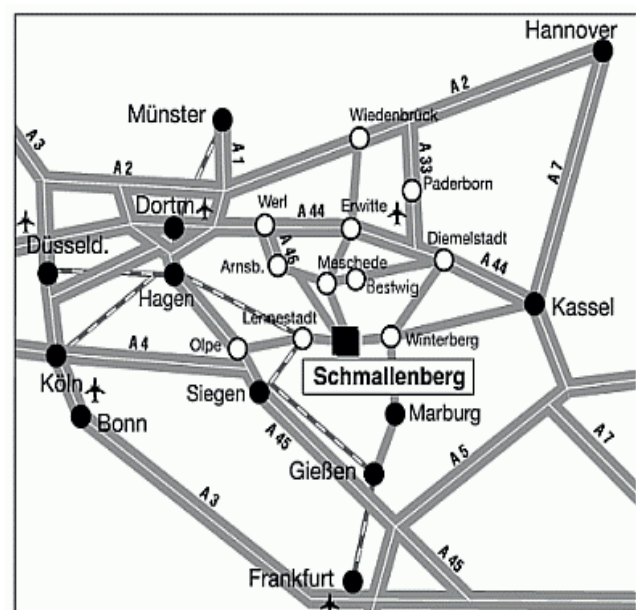

Directions Fraunhofer IME Schmallenberg

By Car

Freeway A45: Exit Olpe, continue in the direction of Winterberg/Lennestadt (B55) to Bilstein, then in the direction to Lennestadt/Winterberg (B236) to Schmallenberg.

Freeway A44 from direction Dortmund: Exit freeway junction Werl (No. 54), continue on freeway A445/A46 in the direction of Arnsberg, Exit Wennemen/Schmallenberg, continue via Freienohl, Wenholthausen, Bad Fredeburg (L541/B55/B511) to Schmallenberg.

Freeway A44 from direction Kassel: Exit Büren (No. 60), continue via Rüthen, Warstein, Meschede (L776/B516/L735/B55/B7), continue via Remblinghausen, Westernbödefeld, Bad Fredeburg (L740/L776/B511) to Schmallenberg.

Schmallenberg: Follow the signs to the district Grafschaft. In the center of Grafschaft turn left, Fraunhofer IME is signposted.

By Train

The nearest train stations are located in
Lennestadt-Altenhundem (ca. 23 km/30Min.) und
Bestwig (ca. 40 km/50Min.). Pick up if necessary by arrangement.

By Plane

The nearest Airports are **Köln/Bonn** (ca. 120km/120 Min.),
Dortmund (ca. 90km/80Min.) and **Paderborn** (ca. 80km/90Min.).